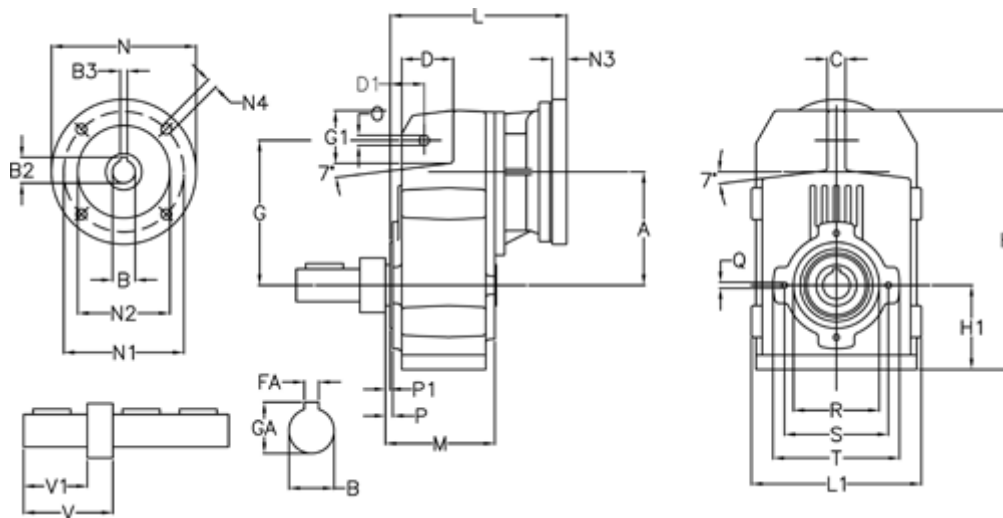

Article number: 29560422011220

Description: Shaft mounted gear
A413R-220,1-P63B5

Measures

A = 175.75	FA = 12	M = 144.0	Q = M12x19
B = 40	G = 218	N = 140	R = 130
B1 = 11	G1 = 97.5	N1 = 115	S = 165
B2 = 12.8	GA = 43.0	N2 = 95	T = 200
B3 = 4	H = 389.0	N4 = M8x19	V = 112.5
C = 16	H1 = 116.0	O = 14	V1 = 80
D = 79.0	L = 246.0	P = 7.5	
D1 = 56.5	L1 = 242	P1 = 3.5	